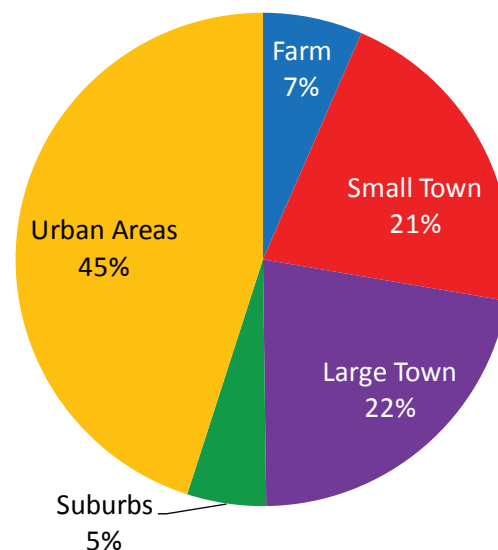

* many youth participate in multiple project areas

The Diversity of Texas 4-H *

African American	77,278
American Indian/Alaskan Native	11,633
Asian	9,644
Caucasian	442,431
Hispanic/Latino	251,295
Native Hawaiian/Pacific Islander	1,368

* some members indicated multi-ethnicity backgrounds

Volunteer Participation in Texas 4-H

Adult Volunteers	25,644
Youth Volunteers	9,756
Total	35,400

Who Participate in 4-H

Community Clubs	53,063
In-School Clubs	1,478
Military Youth Clubs	2,973
After-School Clubs	27,348
Special Interest Program	148,233
School Enrichment Programs	360,033
Total	593,128

Where do Texas 4-H'ers live?

Cooperative Extension Program
Prairie View A&M University